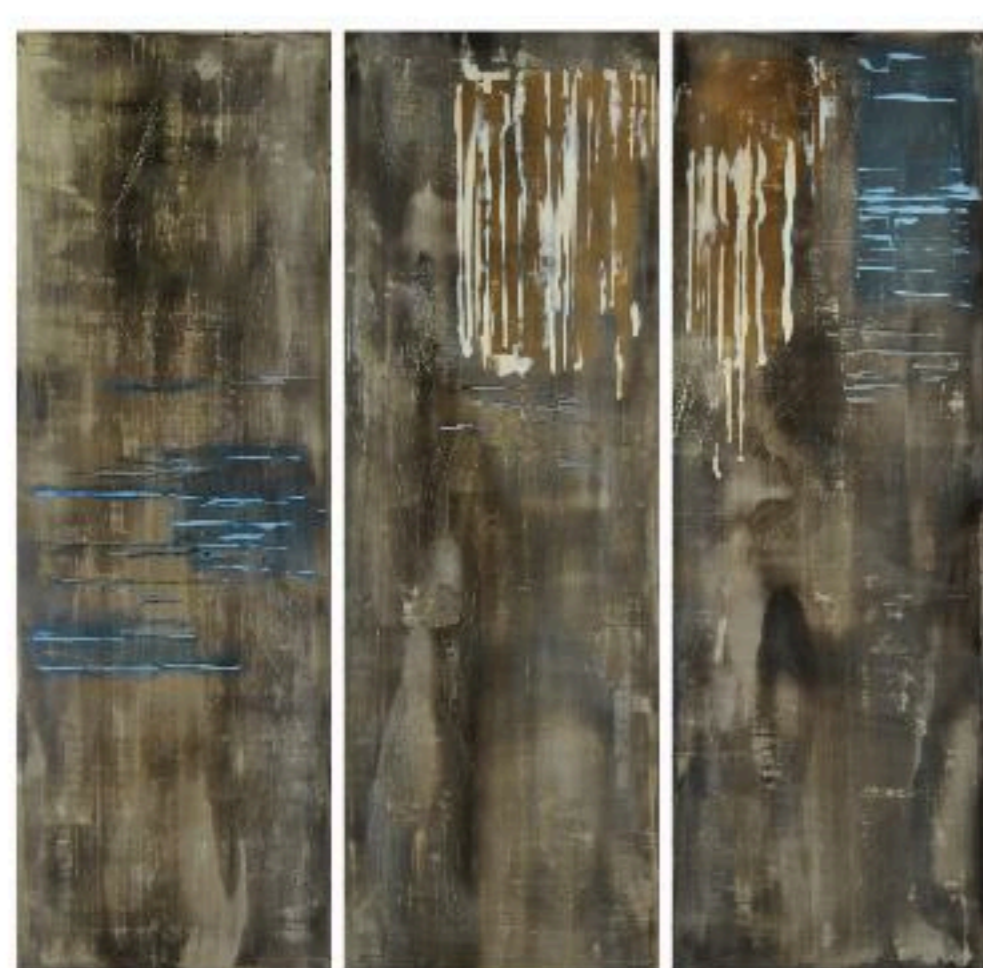

PRODUCT TECHNICAL DATA SHEET

Product Name:	Visual
Model No.:	EFD755
Specifications(mm):	1000x3000
Surface Finish:	Decorative Print (Matt)
Country Of Origin:	Italy
Oil Ramp:	R9
Variation:	V2
Material:	Porcelain
Application:	Wall / Feature Only
Thickness (mm):	6
Edge:	Rectified
Number of Faces:	3
Water Absorption:	E < 0.5%